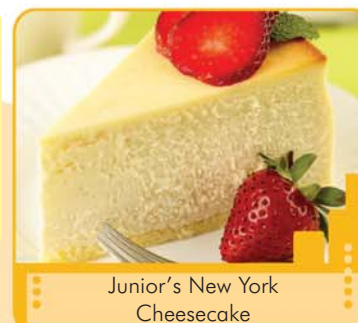

Junior's New York Cheesecake

Item#: 42912
Cut: 20 slice
$1.55/slice
GREAT FOR:
Catering &
Specials