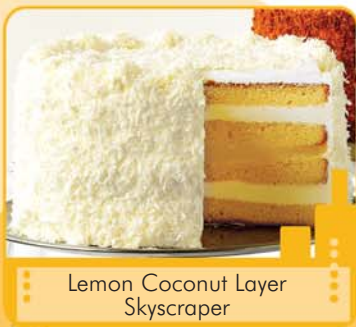

New York Signature Desserts

Let's Sell Desserts - See reverse side for business building ideas.

Lemon Coconut Layer Skyscraper

Item#: 4548
Cut: 12 cut
\$3.33/slice
GREAT FOR:
High End
Restaurants,
Dessert for Two

Chocolate Mountain

Item#: 2425
Cut: 14 slice
\$1.64/slice
GREAT FOR:
All
Restaurants

Chocolate Fudge Skyscraper

Item#: 5355
Cut: 12 cut
\$3.33/slice
GREAT FOR:
High End Steak
Restaurants,
Dessert for Two