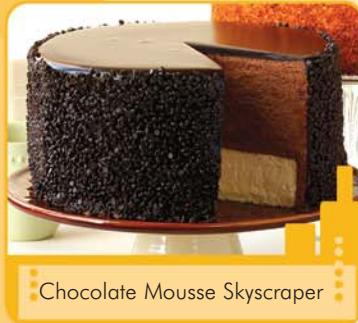

New York Signature Desserts

Let's Sell Desserts - See reverse side for business building ideas.

Lemon Coconut Layer Skyscraper

Item#: 4548
Cut: 12 cut
\$3.33/slice
GREAT FOR:
High End
Restaurants,
Dessert for Two

Chocolate Mountain

Item#: 2425
Cut: 14 slice
\$1.64/slice
GREAT FOR:
All
Restaurants

Chocolate Fudge Skyscraper

Item#: 5355
Cut: 12 cut
\$3.33/slice
GREAT FOR:
High End Steak
Restaurants,
Dessert for Two

Chocolate Crunch Cheesecake

Item#: 42913
Cut: 14 slice
\$2.28/slice
GREAT FOR: All
Restaurants

Chocolate Mousse Skyscraper

Item#: 4546
Cut: 12 cut
\$3.33/slice
GREAT FOR:
High End
Restaurants,
Dessert for Two